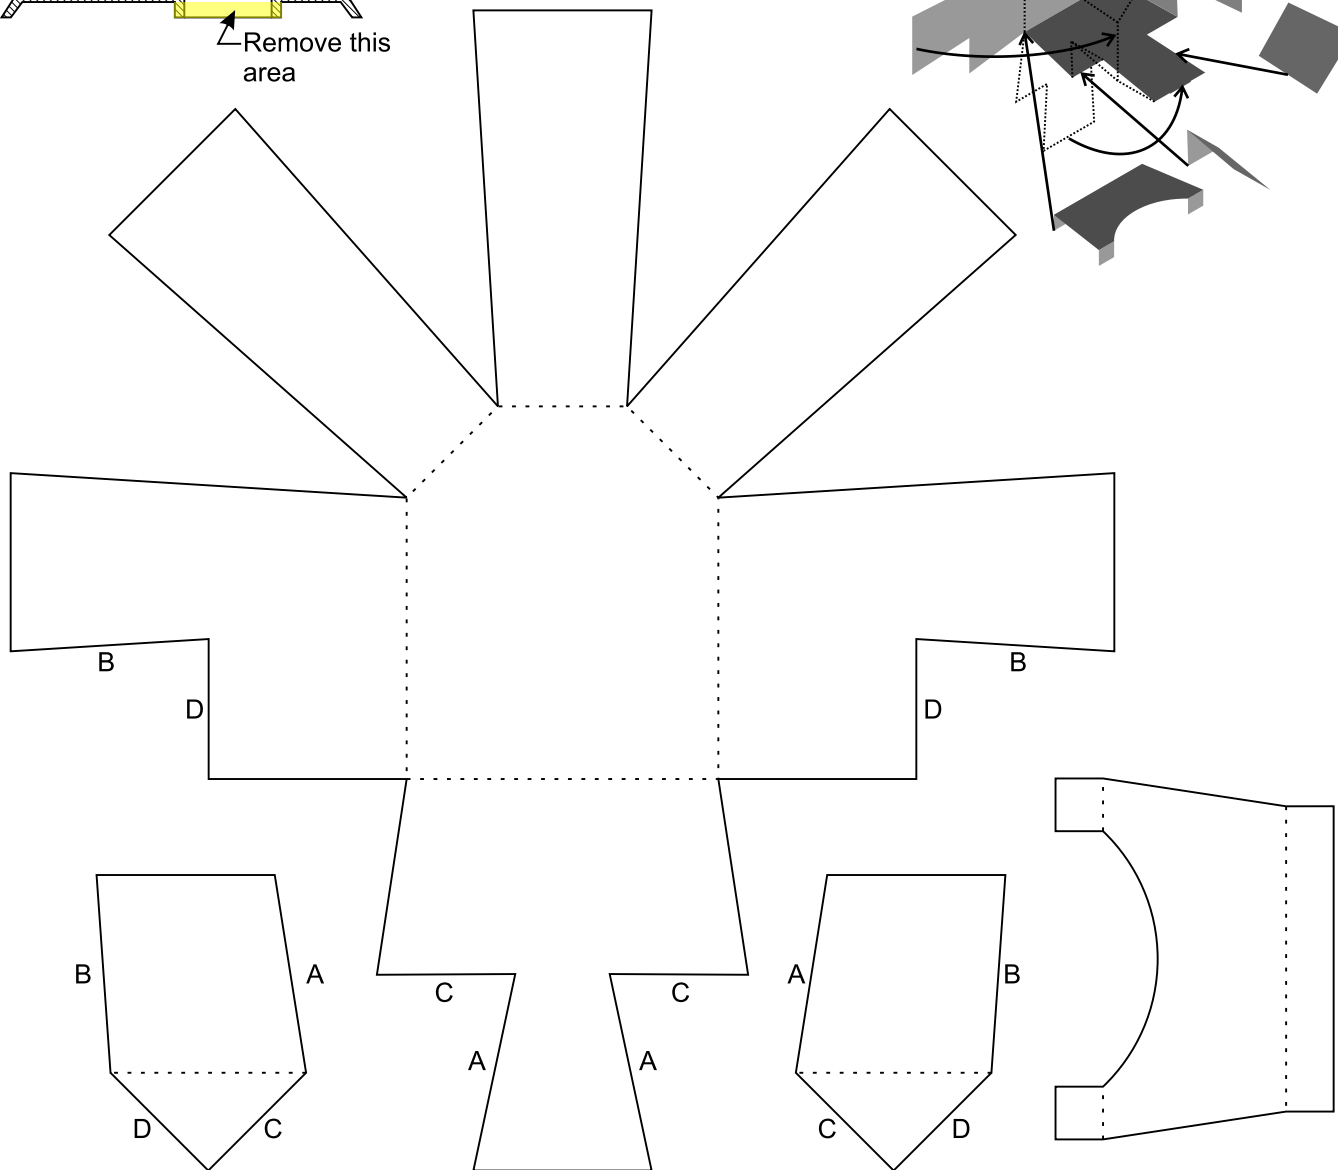

FALCON GUNPORTS

For DeAgostini Subscription Kit

Larger gun port to more accurately fit within the windows.
Will require modification of the hold's rear wall to fit.
Remove the "tube" inside the kit's circular gun hull plates.
Fold on dotted lines or cut individual pieces. Assemble as shown at right.
For use with ParaGrafix photoetch set PGX198. No other use permitted.