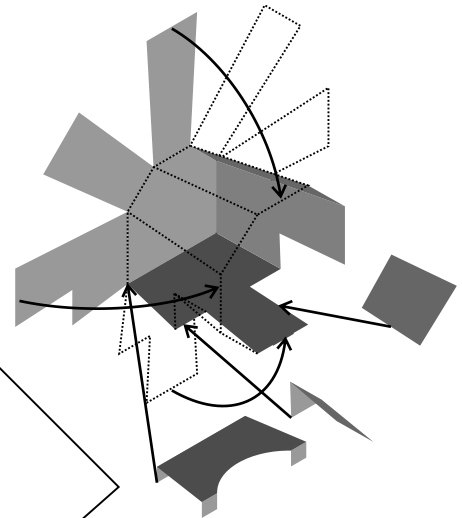

FALCON GUNPORTS

For DeAgostini Subscription Kit

Larger gun port to more accurately fit within the windows.
Will require modification of the hold's rear wall to fit.
Remove the "tube" inside the kit's circular gun hull plates.
Fold on dotted lines or cut individual pieces. Assemble as shown at right.
For use with ParaGrafix photoetch set PGX198. No other use permitted.